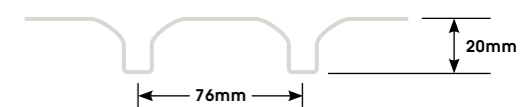

Traditional Profile:

When coupled with a genuine B&D® Controll-A-Door® opener and registered online your B&D® Roller Door is eligible for our 10 Year Total Confidence Warranty (Standard Roll-A-Door® and Rollmasta® warranties are 7 and 3 years respectively - visit www.bnd.com.au for full details).

When coupled with a genuine B&D® Controll-A-Door® opener and registered online your B&D® Roller Door is eligible for our 10 Year Total Confidence Warranty (Standard Roll-A-Door® and Rollmasta® warranties are 7 and 3 years respectively - visit www.bnd.com.au for full details).