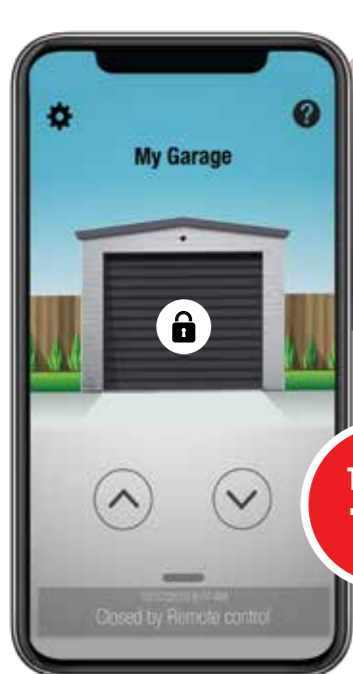

Smart Phone Control Kit

TECH tip

Have you ever left the house in the morning and thought, "Did I remember to close the garage door?". The kit allows you to monitor and control your garage door while you are at work or even on holidays from your compatible smart phone*.

It is available as an optional accessory with the opener.

*Phone not included

Unleash the power of your door with Smart Phone Control

CUSTOMISATION

The B&D® App can be customised to suit your lifestyle. From partial opening modes to restricting door access times, your protection and security is a priority.

ACTIVITY LOG

You can view usage history on the App so you know who has operated your garage door and when.

YOUR SILENT ALARM

The B&D® App features real time notifications alerting you whenever your door is operated, opened for an extended period of time or when your opener is in need of a service.

Warranties

As standard, **Roll-A-Door® and Rollmasta® warranties are 7 and 3 years respectively**. When coupled with a genuine B&D Control-A-Door® opener and registered online, your Roll-A-Door® or Rollmasta® door is eligible for our 10 Year Total Confidence Warranty*.

Neo® / Squareline® / Traditional

When registered online your Neo® door is eligible for our 10 Year Total Confidence Warranty

Rollmasta®